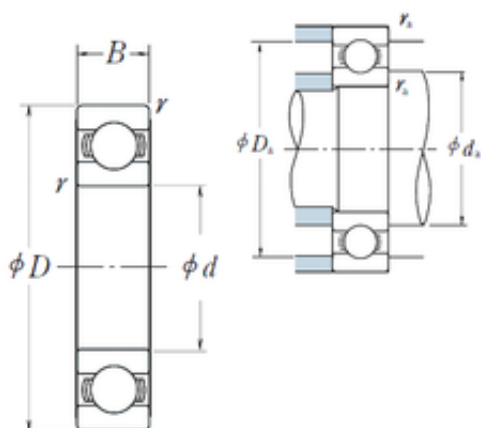

AMERICAN NTN BEARING MFG.CORP.

6311 6002 6210 6312 620 6201z NSK Car Ball Bearing

Bearing No. 6311

Size	55x120x29 mm
Bore Diameter	55 mm
Outer Diameter	120 mm
Width	29 mm
d	55 mm
D	120 mm
B	29 mm
C	29 mm
r min.	2 mm
da min.	64 mm
da max	72,5 mm
Da max.	111 mm
ra max.	2 mm
Weight	1,37 Kg
Basic dynamic load rating (C)	71,5 kN
Basic static load rating (C0)	44,5 kN
(Grease) Lubrication Speed	5 600 r/min
(Oil) Lubrication Speed	6 700 r/min
Category	Single Row Ball Bearings
Inventory	0.0
Manufacturer Name	NSK
Minimum Buy Quantity	N/A
Weight / Kilogram	1.37
EAN	0029176017155
Product Group	B00308

6311 Bearing 2D drawings and 3D CAD models

AMERICAN NTN BEARING MFG.CORP.

Enclosure	Open
Precision Class	ABEC 1 ISO P0
Maximum Capacity / Filling Slot	No
Rolling Element	Ball Bearing
Snap Ring	No
Internal Special Features	No
Cage Material	Steel
Internal Clearance	C0-Medium
Inch - Metric	Metric
Long Description	55MM Bore; 120MM Outside Diameter; 29MM Outer Race Diameter; Open; Ball Bearing; ABEC 1 ISO P0; No Filling Slot; No Snap Ring; No Internal Special Features
Category	Single Row Ball Bearing
UNSPSC	31171504
Harmonized Tariff Code	8482.10.50.68
Noun	Bearing
Keyword String	Ball
Manufacturer URL	http://www.nskamericas.com
Manufacturer Item Number	6311
Weight / LBS	1.37
Outer Race Width	1.142 Inch 29 Millimeter
Bore	2.165 Inch 55 Millimeter
Outside Diameter	4.724 Inch 120 Millimeter
bore diameter:	55 mm
internal clearance:	C0
outside diameter:	120 mm
dynamic load capacity:	71500 N
overall width:	29 mm
precision rating:	ABEC1, P0